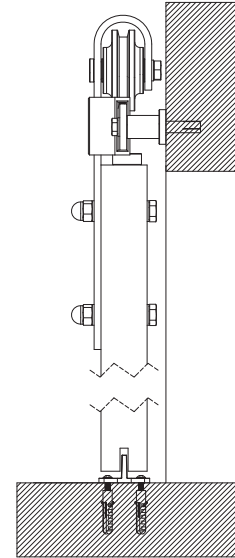

Sectional Drawings

STRAIGHT STRAP (BD100K)

TOP OF DOOR STRAP (BD101K)

BENT STRAP (BD102K)

Tracks available

Replacement Hardware, Spare Parts & Accessories

Description	Part Number	Finish	Contents/Pkg
Straight Strap Hanger	BD550-SS	Stainless Steel	x1 Strap & Mounting Hardware
Straight Strap Hanger	BD550-MB	Matt Black	x1 Strap & Mounting Hardware
Straight Strap Hanger	BD550-BR	Bronze	x1 Strap & Mounting Hardware
Top Strap Hanger	BD551-SS	Stainless Steel	x1 Strap & Mounting Hardware
Top Strap Hanger	BD551-MB	Matt Black	x1 Strap & Mounting Hardware
Top Strap Hanger	BD551-BR	Bronze	x1 Strap & Mounting Hardware
Bent Strap Hanger	BD552-SS	Stainless Steel	x1 Strap & Mounting Hardware
Bent Strap Hanger	BD552-MD	Matt Black	x1 Strap & Mounting Hardware
Bent Strap Hanger	BD552-BR	Bronze	x1 Strap & Mounting Hardware
1 3/8" Strap Bolt	BD130-SS	Stainless Steel	x1 1 3/8" Strap Bolt & Mounting Hardware
1 3/8" Strap Bolt	BD130-MBBR	Matt Black/Bronze	x1 1 3/8" Strap Bolt & Mounting Hardware
1 3/4" Strap Bolt	BD133-SS	Stainless Steel	x1 1 3/4" Strap Bolt & Mounting Hardware
1 3/4" Strap Bolt	BD133-MBBR	Matt Black/Bronze	x1 1 3/4" Strap Bolt & Mounting Hardware
96" Track	BD5000-09600-SS	Stainless Steel	x1 Track (Wall Spacer Hardware Sold Separately)
96" Track	BD5000-09600-MB	Matt Black	x1 Track (Wall Spacer Hardware Sold Separately)
96" Track	BD5000-09600-BR	Bronze	x1 Track (Wall Spacer Hardware Sold Separately)
Wall Spacer	BD350-SS	Stainless Steel	x1 Spacer
Wall Spacer	BD350-MB	Matt Black	x1 Spacer
Wall Spacer	BD350-BR	Bronze	x1 Spacer
Bolt for Wall Spacer	BD136-SS	Stainless Steel	x1 Bolt & Mounting Hardware
Bolt for Wall Spacer	BD136-MBBR	Matt Black/Bronze	x1 Bolt & Mounting Hardware
Track Stops	BD850-SS	Stainless Steel	x1 Left & x1 Right Track Stop & Adjustment Allen Key
Track Stops	BD850-MB	Matt Black	x1 Left & x1 Right Track Stop & Adjustment Allen Key
Track Stops	BD850-BR	Bronze	x1 Left & x1 Right Track Stop & Adjustment Allen Key
Track Joiner for Bi-Parting Doors	BD125-SS	Stainless Steel	x1 Track Joiner & Mounting Hardware
Track Joiner for Bi-Parting Doors	BD125-MB	Matt Black	x1 Track Joiner & Mounting Hardware
Track Joiner for Bi-Parting Doors	BD125-BR	Bronze	x1 Track Joiner & Mounting Hardware
Door Latch	BD250-SS	Stainless Steel	x1 Latch & Mounting Hardware
Door Latch	BD250-MB	Matt Black	x1 Latch & Mounting Hardware
Door Latch	BD250-BR	Bronze	x1 Latch & Mounting Hardware
Wall Mount Guide & Double Floor Guides (No Dado)	99161	White Nylon	x1 Wall Mount Guide, x2 Floor Guides & Mounting Hardware
Single Floor Guide (Dado)	BD750	Black Nylon	x1 Floor Guide & Mounting Hardware
Anti-Jump Blocks	BD790	Black Nylon	x2 Anti-Jump Blocks & Mounting Hardware