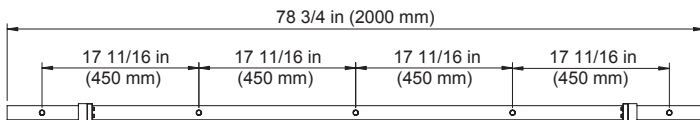

Sectional Drawings

STRAIGHT STRAP (BD100K)

TOP OF DOOR STRAP (BD101K)

BENT STRAP (BD102K)

Tracks available

Replacement Hardware, Spare Parts & Accessories

Description	Part Number	Finish	Contents/Pkg
Straight Strap Hanger	BD550-SS	Stainless Steel	x1 Strap & Mounting Hardware
Straight Strap Hanger	BD550-MB	Matt Black	x1 Strap & Mounting Hardware
Straight Strap Hanger	BD550-BR	Bronze	x1 Strap & Mounting Hardware
Top Strap Hanger	BD551-SS	Stainless Steel	x1 Strap & Mounting Hardware
Top Strap Hanger	BD551-MB	Matt Black	x1 Strap & Mounting Hardware
Top Strap Hanger	BD551-BR	Bronze	x1 Strap & Mounting Hardware
Bent Strap Hanger	BD552-SS	Stainless Steel	x1 Strap & Mounting Hardware
Bent Strap Hanger	BD552-MD	Matt Black	x1 Strap & Mounting Hardware
Bent Strap Hanger	BD552-BR	Bronze	x1 Strap & Mounting Hardware
1 3/8" Strap Bolt	BD130-SS	Stainless Steel	x1 1 3/8" Strap Bolt & Mounting Hardware
1 3/8" Strap Bolt	BD130-MBBR	Matt Black/Bronze	x1 1 3/8" Strap Bolt & Mounting Hardware
1 3/4" Strap Bolt	BD133-SS	Stainless Steel	x1 1 3/4" Strap Bolt & Mounting Hardware
1 3/4" Strap Bolt	BD133-MBBR	Matt Black/Bronze	x1 1 3/4" Strap Bolt & Mounting Hardware
96" Track	BD5000-09600-SS	Stainless Steel	x1 Track (Wall Spacer Hardware Sold Separately)
96" Track	BD5000-09600-MB	Matt Black	x1 Track (Wall Spacer Hardware Sold Separately)
96" Track	BD5000-09600-BR	Bronze	x1 Track (Wall Spacer Hardware Sold Separately)
Wall Spacer	BD350-SS	Stainless Steel	x1 Spacer
Wall Spacer	BD350-MB	Matt Black	x1 Spacer
Wall Spacer	BD350-BR	Bronze	x1 Spacer
Bolt for Wall Spacer	BD136-SS	Stainless Steel	x1 Bolt & Mounting Hardware
Bolt for Wall Spacer	BD136-MBBR	Matt Black/Bronze	x1 Bolt & Mounting Hardware
Track Stops	BD850-SS	Stainless Steel	x1 Left & x1 Right Track Stop & Adjustment Allen Key
Track Stops	BD850-MB	Matt Black	x1 Left & x1 Right Track Stop & Adjustment Allen Key
Track Stops	BD850-BR	Bronze	x1 Left & x1 Right Track Stop & Adjustment Allen Key
Track Joiner for Bi-Parting Doors	BD125-SS	Stainless Steel	x1 Track Joiner & Mounting Hardware
Track Joiner for Bi-Parting Doors	BD125-MB	Matt Black	x1 Track Joiner & Mounting Hardware
Track Joiner for Bi-Parting Doors	BD125-BR	Bronze	x1 Track Joiner & Mounting Hardware
Door Latch	BD250-SS	Stainless Steel	x1 Latch & Mounting Hardware
Door Latch	BD250-MB	Matt Black	x1 Latch & Mounting Hardware
Door Latch	BD250-BR	Bronze	x1 Latch & Mounting Hardware
Wall Mount Guide & Double Floor Guides (No Dado)	99161	White Nylon	x1 Wall Mount Guide, x2 Floor Guides & Mounting Hardware
Single Floor Guide (Dado)	BD750	Black Nylon	x1 Floor Guide & Mounting Hardware
Anti-Jump Blocks	BD790	Black Nylon	x2 Anti-Jump Blocks & Mounting Hardware