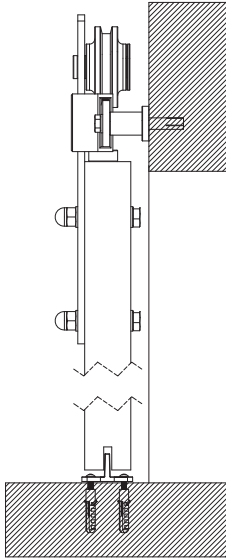

Sectional Drawings

STRAIGHT STRAP (BD100K)

TOP OF DOOR STRAP (BD101K)

BENT STRAP (BD102K)

Tracks available

Replacement Hardware, Spare Parts & Accessories

Description	Part Number	Finish	Contents/Pkg
Straight Strap Hanger	BD550-SS	Stainless Steel	x1 Strap & Mounting Hardware
Straight Strap Hanger	BD550-MB	Matt Black	x1 Strap & Mounting Hardware
Straight Strap Hanger	BD550-BR	Bronze	x1 Strap & Mounting Hardware
Top Strap Hanger	BD551-SS	Stainless Steel	x1 Strap & Mounting Hardware
Top Strap Hanger	BD551-MB	Matt Black	x1 Strap & Mounting Hardware
Top Strap Hanger	BD551-BR	Bronze	x1 Strap & Mounting Hardware
Bent Strap Hanger	BD552-SS	Stainless Steel	x1 Strap & Mounting Hardware
Bent Strap Hanger	BD552-MD	Matt Black	x1 Strap & Mounting Hardware
Bent Strap Hanger	BD552-BR	Bronze	x1 Strap & Mounting Hardware
1 3/8" Strap Bolt	BD130-SS	Stainless Steel	x1 1 3/8" Strap Bolt & Mounting Hardware
1 3/8" Strap Bolt	BD130-MBBR	Matt Black/Bronze	x1 1 3/8" Strap Bolt & Mounting Hardware
1 3/4" Strap Bolt	BD133-SS	Stainless Steel	x1 1 3/4" Strap Bolt & Mounting Hardware
1 3/4" Strap Bolt	BD133-MBBR	Matt Black/Bronze	x1 1 3/4" Strap Bolt & Mounting Hardware
96" Track	BD5000-09600-SS	Stainless Steel	x1 Track (Wall Spacer Hardware Sold Separately)
96" Track	BD5000-09600-MB	Matt Black	x1 Track (Wall Spacer Hardware Sold Separately)
96" Track	BD5000-09600-BR	Bronze	x1 Track (Wall Spacer Hardware Sold Separately)
Wall Spacer	BD350-SS	Stainless Steel	x1 Spacer
Wall Spacer	BD350-MB	Matt Black	x1 Spacer
Wall Spacer	BD350-BR	Bronze	x1 Spacer
Bolt for Wall Spacer	BD136-SS	Stainless Steel	x1 Bolt & Mounting Hardware
Bolt for Wall Spacer	BD136-MBBR	Matt Black/Bronze	x1 Bolt & Mounting Hardware
Track Stops	BD850-SS	Stainless Steel	x1 Left & x1 Right Track Stop & Adjustment Allen Key
Track Stops	BD850-MB	Matt Black	x1 Left & x1 Right Track Stop & Adjustment Allen Key
Track Stops	BD850-BR	Bronze	x1 Left & x1 Right Track Stop & Adjustment Allen Key
Track Joiner for Bi-Parting Doors	BD125-SS	Stainless Steel	x1 Track Joiner & Mounting Hardware
Track Joiner for Bi-Parting Doors	BD125-MB	Matt Black	x1 Track Joiner & Mounting Hardware
Track Joiner for Bi-Parting Doors	BD125-BR	Bronze	x1 Track Joiner & Mounting Hardware
Door Latch	BD250-SS	Stainless Steel	x1 Latch & Mounting Hardware
Door Latch	BD250-MB	Matt Black	x1 Latch & Mounting Hardware
Door Latch	BD250-BR	Bronze	x1 Latch & Mounting Hardware
Wall Mount Guide & Double Floor Guides (No Dado)	99161	White Nylon	x1 Wall Mount Guide, x2 Floor Guides & Mounting Hardware
Single Floor Guide (Dado)	BD750	Black Nylon	x1 Floor Guide & Mounting Hardware
Anti-Jump Blocks	BD790	Black Nylon	x2 Anti-Jump Blocks & Mounting Hardware