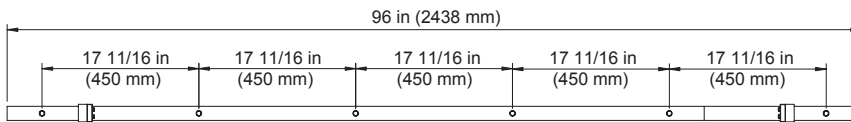

Sectional Drawings

STRAIGHT STRAP (BD100K)

TOP OF DOOR STRAP (BD101K)

BENT STRAP (BD102K)

Tracks available

Replacement Hardware, Spare Parts & Accessories

Description	Part Number	Finish	Contents/Pkg
Straight Strap Hanger	BD550-SS	Stainless Steel	x1 Strap & Mounting Hardware
Straight Strap Hanger	BD550-MB	Matt Black	x1 Strap & Mounting Hardware
Straight Strap Hanger	BD550-BR	Bronze	x1 Strap & Mounting Hardware
Top Strap Hanger	BD551-SS	Stainless Steel	x1 Strap & Mounting Hardware
Top Strap Hanger	BD551-MB	Matt Black	x1 Strap & Mounting Hardware
Top Strap Hanger	BD551-BR	Bronze	x1 Strap & Mounting Hardware
Bent Strap Hanger	BD552-SS	Stainless Steel	x1 Strap & Mounting Hardware
Bent Strap Hanger	BD552-MD	Matt Black	x1 Strap & Mounting Hardware
Bent Strap Hanger	BD552-BR	Bronze	x1 Strap & Mounting Hardware
1 3/8" Strap Bolt	BD130-SS	Stainless Steel	x1 1 3/8" Strap Bolt & Mounting Hardware
1 3/8" Strap Bolt	BD130-MBBR	Matt Black/Bronze	x1 1 3/8" Strap Bolt & Mounting Hardware
1 3/4" Strap Bolt	BD133-SS	Stainless Steel	x1 1 3/4" Strap Bolt & Mounting Hardware
1 3/4" Strap Bolt	BD133-MBBR	Matt Black/Bronze	x1 1 3/4" Strap Bolt & Mounting Hardware
96" Track	BD5000-09600-SS	Stainless Steel	x1 Track (Wall Spacer Hardware Sold Separately)
96" Track	BD5000-09600-MB	Matt Black	x1 Track (Wall Spacer Hardware Sold Separately)
96" Track	BD5000-09600-BR	Bronze	x1 Track (Wall Spacer Hardware Sold Separately)
Wall Spacer	BD350-SS	Stainless Steel	x1 Spacer
Wall Spacer	BD350-MB	Matt Black	x1 Spacer
Wall Spacer	BD350-BR	Bronze	x1 Spacer
Bolt for Wall Spacer	BD136-SS	Stainless Steel	x1 Bolt & Mounting Hardware
Bolt for Wall Spacer	BD136-MBBR	Matt Black/Bronze	x1 Bolt & Mounting Hardware
Track Stops	BD850-SS	Stainless Steel	x1 Left & x1 Right Track Stop & Adjustment Allen Key
Track Stops	BD850-MB	Matt Black	x1 Left & x1 Right Track Stop & Adjustment Allen Key
Track Stops	BD850-BR	Bronze	x1 Left & x1 Right Track Stop & Adjustment Allen Key
Track Joiner for Bi-Parting Doors	BD125-SS	Stainless Steel	x1 Track Joiner & Mounting Hardware
Track Joiner for Bi-Parting Doors	BD125-MB	Matt Black	x1 Track Joiner & Mounting Hardware
Track Joiner for Bi-Parting Doors	BD125-BR	Bronze	x1 Track Joiner & Mounting Hardware
Door Latch	BD250-SS	Stainless Steel	x1 Latch & Mounting Hardware
Door Latch	BD250-MB	Matt Black	x1 Latch & Mounting Hardware
Door Latch	BD250-BR	Bronze	x1 Latch & Mounting Hardware
Wall Mount Guide & Double Floor Guides (No Dado)	99161	White Nylon	x1 Wall Mount Guide, x2 Floor Guides & Mounting Hardware
Single Floor Guide (Dado)	BD750	Black Nylon	x1 Floor Guide & Mounting Hardware
Anti-Jump Blocks	BD790	Black Nylon	x2 Anti-Jump Blocks & Mounting Hardware