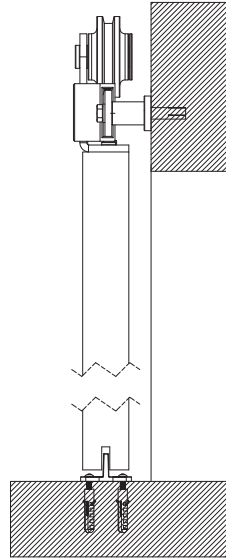

Sectional Drawings

STRAIGHT STRAP (BD100K)

TOP OF DOOR STRAP (BD101K)

BENT STRAP (BD102K)

Tracks available

Replacement Hardware, Spare Parts & Accessories

Description	Part Number	Finish	Contents/Pkg
Straight Strap Hanger	BD550-SS	Stainless Steel	x1 Strap & Mounting Hardware
Straight Strap Hanger	BD550-MB	Matt Black	x1 Strap & Mounting Hardware
Straight Strap Hanger	BD550-BR	Bronze	x1 Strap & Mounting Hardware
Top Strap Hanger	BD551-SS	Stainless Steel	x1 Strap & Mounting Hardware
Top Strap Hanger	BD551-MB	Matt Black	x1 Strap & Mounting Hardware
Top Strap Hanger	BD551-BR	Bronze	x1 Strap & Mounting Hardware
Bent Strap Hanger	BD552-SS	Stainless Steel	x1 Strap & Mounting Hardware
Bent Strap Hanger	BD552-MD	Matt Black	x1 Strap & Mounting Hardware
Bent Strap Hanger	BD552-BR	Bronze	x1 Strap & Mounting Hardware
1 3/8" Strap Bolt	BD130-SS	Stainless Steel	x1 1 3/8" Strap Bolt & Mounting Hardware
1 3/8" Strap Bolt	BD130-MBBR	Matt Black/Bronze	x1 1 3/8" Strap Bolt & Mounting Hardware
1 3/4" Strap Bolt	BD133-SS	Stainless Steel	x1 1 3/4" Strap Bolt & Mounting Hardware
1 3/4" Strap Bolt	BD133-MBBR	Matt Black/Bronze	x1 1 3/4" Strap Bolt & Mounting Hardware
96" Track	BD5000-09600-SS	Stainless Steel	x1 Track (Wall Spacer Hardware Sold Separately)
96" Track	BD5000-09600-MB	Matt Black	x1 Track (Wall Spacer Hardware Sold Separately)
96" Track	BD5000-09600-BR	Bronze	x1 Track (Wall Spacer Hardware Sold Separately)
Wall Spacer	BD350-SS	Stainless Steel	x1 Spacer
Wall Spacer	BD350-MB	Matt Black	x1 Spacer
Wall Spacer	BD350-BR	Bronze	x1 Spacer
Bolt for Wall Spacer	BD136-SS	Stainless Steel	x1 Bolt & Mounting Hardware
Bolt for Wall Spacer	BD136-MBBR	Matt Black/Bronze	x1 Bolt & Mounting Hardware
Track Stops	BD850-SS	Stainless Steel	x1 Left & x1 Right Track Stop & Adjustment Allen Key
Track Stops	BD850-MB	Matt Black	x1 Left & x1 Right Track Stop & Adjustment Allen Key
Track Stops	BD850-BR	Bronze	x1 Left & x1 Right Track Stop & Adjustment Allen Key
Track Joiner for Bi-Parting Doors	BD125-SS	Stainless Steel	x1 Track Joiner & Mounting Hardware
Track Joiner for Bi-Parting Doors	BD125-MB	Matt Black	x1 Track Joiner & Mounting Hardware
Track Joiner for Bi-Parting Doors	BD125-BR	Bronze	x1 Track Joiner & Mounting Hardware
Door Latch	BD250-SS	Stainless Steel	x1 Latch & Mounting Hardware
Door Latch	BD250-MB	Matt Black	x1 Latch & Mounting Hardware
Door Latch	BD250-BR	Bronze	x1 Latch & Mounting Hardware
Wall Mount Guide & Double Floor Guides (No Dado)	99161	White Nylon	x1 Wall Mount Guide, x2 Floor Guides & Mounting Hardware
Single Floor Guide (Dado)	BD750	Black Nylon	x1 Floor Guide & Mounting Hardware
Anti-Jump Blocks	BD790	Black Nylon	x2 Anti-Jump Blocks & Mounting Hardware