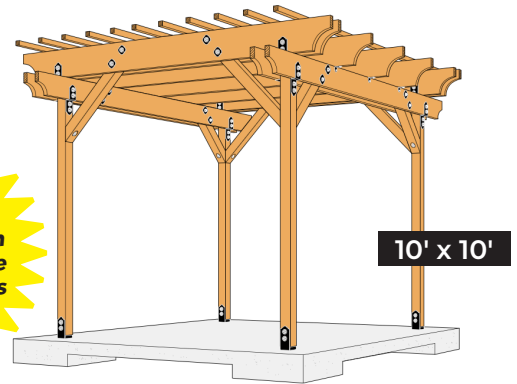

*Define Your Outdoor Living Area with a Pergola!*

**WITH SIMPSON STRONG TIE® OUTDOOR ACCENTS**

Add Beauty and Strength to Your Custom Outdoor Living Structures...

Now with our Pergola Plans and Outdoor Accents, a new line of decorative wood connectors and fasteners from Simpson Strong Tie, you can bring both design elegance and structural strength to your outdoor living areas. Our free plans provide you with a 3D view, foundation plan, front and side elevations, section plan, lower and upper roof plans, wood schedule and material take-off, along with a list of Simpson Strong-Tie products needed to create the pergola design.

MicroBrown Sienna®  
**4799<sup>00</sup>**

Red Cedar  
**9999<sup>00</sup>**

· Unassembled. Materials only. Comes with Simpson Strong Tie Accent Hardware.  
· Prices are for material to make laminated beams for 6' x 10' x 20' & 4' x 10' x 20', including U2 fasteners. · Options for solid beams for above available in S4S Red Cedar or S4S Fir on special order basis.

**SIMPSON  
Strong-Tie**

Come into our location and see this full size 10'x10' demo model. We can help you develop the exact size and needs for your Pergola!

MicroBrown Sienna®  
**1099<sup>00</sup>**

Red Cedar  
**1699<sup>00</sup>**

· Unassembled. Materials only. Comes with Simpson Strong Tie Accent Hardware.  
· Optional hardware to fit rough lumber is also available.  
· Yellow Rough Cedar is also an option available.

**FOR PLANS, VISIT:** <https://www.strongtie.com/products/go/connectors/outdooraccents-pergola>