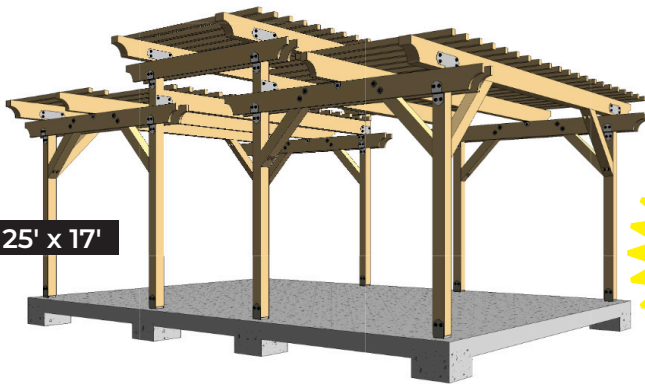

*Define Your Outdoor Living Area with a Pergola!*

**WITH SIMPSON STRONG TIE® OUTDOOR ACCENTS**

Add Beauty and Strength to Your Custom Outdoor Living Structures...

Now with our Pergola Plans and Outdoor Accents, a new line of decorative wood connectors and fasteners from Simpson Strong Tie, you can bring both design elegance and structural strength to your outdoor living areas. Our free plans provide you with a 3D view, foundation plan, front and side elevations, section plan, lower and upper roof plans, wood schedule and material take-off, along with a list of Simpson Strong-Tie products needed to create the pergola design.

MicroBrown Sienna®  
**4799<sup>00</sup>**

Red Cedar  
**9999<sup>00</sup>**

· Unassembled. Materials only. Comes with Simpson Strong Tie Accent Hardware.  
· Prices are for material to make laminated beams for 6' x 10' x 20' & 4' x 10' x 20', including U2 fasteners. · Options for solid beams for above available in S4S Red Cedar or S4S Fir on special order basis.

**SIMPSON  
Strong-Tie**

Come into our location and see this full size 10'x10' demo model. We can help you develop the exact size and needs for your Pergola!

MicroBrown Sienna®  
**1099<sup>00</sup>**

Red Cedar  
**1699<sup>00</sup>**

· Unassembled. Materials only. Comes with Simpson Strong Tie Accent Hardware.  
· Optional hardware to fit rough lumber is also available.  
· Yellow Rough Cedar is also an option available.

**FOR PLANS, VISIT:** <https://www.strongtie.com/products/go/connectors/outdooraccents-pergola>