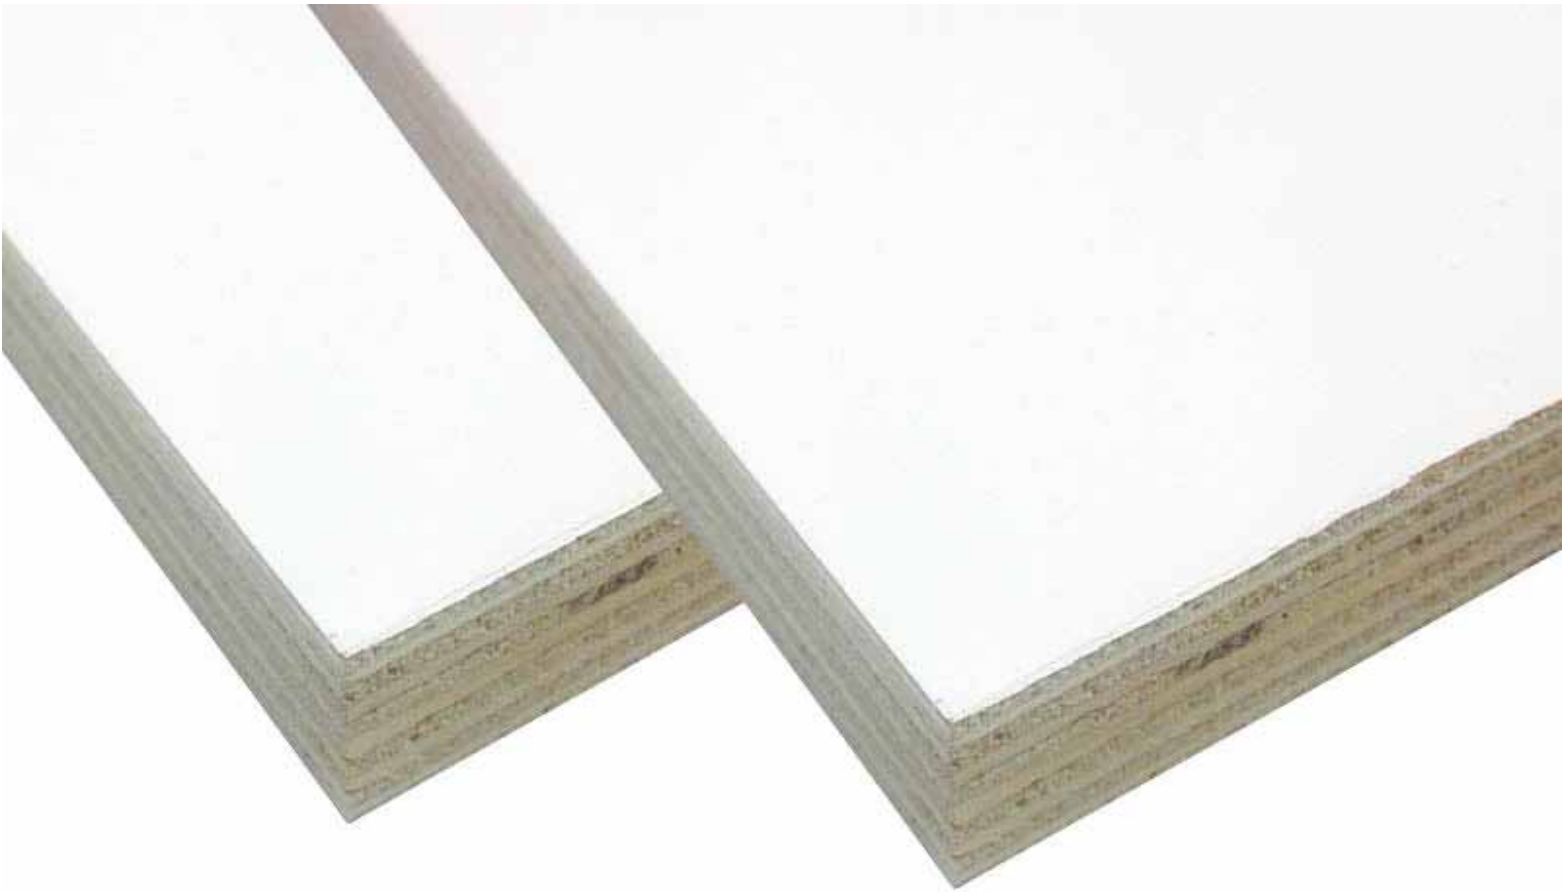

NEW PRODUCT!

- POLAR PLY -

PLYWOOD: POLAR PLY

New and exclusive to Windsor Plywood in this market... Polar Ply! It's a sheet of U.V. cured acrylic prefinished two side 18mm Birch, except that it has a solid white coating in place of the usual clear finish. Not everybody wants a natural finish for their cabinet boxes and the Polar Ply will provide the clean appearance of melamine with the strength and working ease of plywood. It costs a bit more than regular prefinished because it requires extra coats of finish to get the solid white look, but it's way more economical than painting by hand.