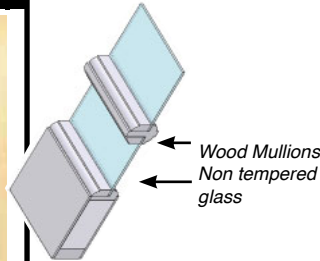

Windsor Plywood's Door Fashions

Unfinished Wood Veneer

Mahogany   Red Oak   Birch   Maple   Fir

Hollow Core 1-3/8"
Hollow Core 1-3/8" Bi-Fold
Solid Core (SNS) 1-3/8" or Solid Core 1-3/4"

Louvered Bi-Folds

Primed   Primed   Clear Pine   Clear Pine

1-1/8" From China

Clear Pine Collection

6 Panel*   15LT WB**   Pantry

1-3/8" or 1-3/8" Bi-Fold