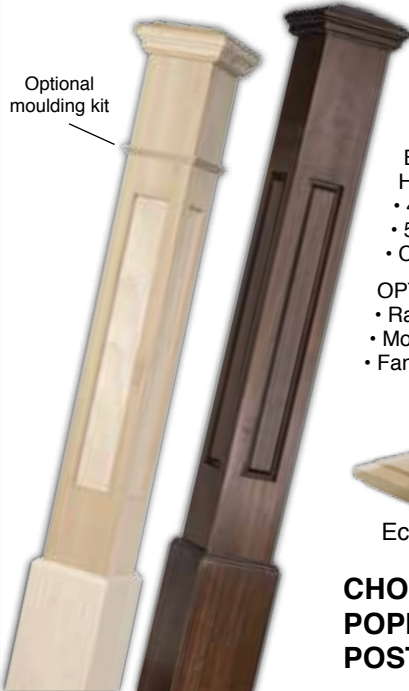

Windsor Plywood's STAIR PARTS

HEMLOCK, POPLAR, OAK & MAPLE STAIR PARTS

We carry a complete selection of spindles, posts, rails, treads, risers, caps and accessories.
(Section 186)

- a. SQUARE SPINDLE
- b. SQUARE TOP NEWEL POST
- c. DOUBLE FLUTED SPINDLE
- d. DOUBLE FLUTED SOFT TOP NEWEL POST
- e. COLONIAL SPINDLES
- f. COLONIAL NEWELS

BLACK & PEWTER METAL STAIR PARTS

Decorative metal spindles that combine steadfast strength, beauty, and durability.

SQUARE STYLE
(1853555)

1 KNUCKLE STYLE
(1853560)

1 BASKET STYLE
(1853570)

2 BIRD CAGE STYLE
(1853575)

2 KNUCKLE STYLE
(1853565)

56" DESIGNER BOX POSTS

Build your own custom posts in Hemlock, Poplar, Oak or Maple.

- 4-1/2" at top
- 5-1/2" at base
- Comes with Econo Cap (1860215)

OPTIONS INCLUDE:

- Raised, shaker or Glass inserts
- Moulding kit
- Fancy or Reveal Cap

Econo Kit Reveal Cap Fancy Cap

CHOOSES FROM: HEMLOCK, POPLAR, RED OR MAPLE POSTS STYLES

RAIL STYLES

RAILINGS

STRINGER CAPS

TREADS & RISERS

ACCESSORIES

All the great products a regular Windsor Plywood store offers plus great savings on Clearance Center products