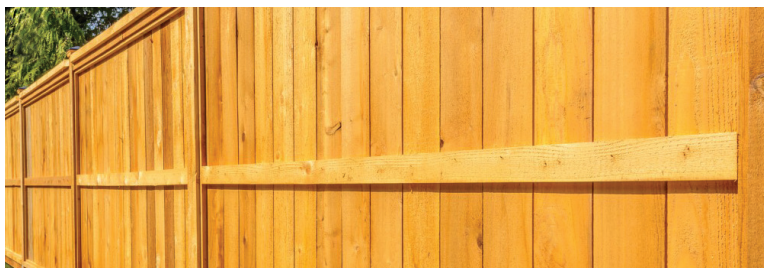

Windsor Plywood's **YELLOW CEDAR**

Characteristics

Yellow Cedar is valued for its strength, extreme durability and outstanding beauty. It is renowned for its distinctive, uniform yellow colour, fine texture and straight grain. Because it is considerably harder than most commercial softwoods, it has excellent strength and wear properties.

Benefits

- Excellent resistance to decay and insect attack
- Useful for environmentally sensitive purposes when chemically treated wood is not suitable
- Good impact resistance
- Shows little shrinkage
- Holds nails and screws without splitting and can be glued without difficulty

Uses

- Patio decking
- Fresh or salt water docks
- Landscaping
- Stairs
- Doors
- Decorative panelling
- Boat building
- Oars and paddles
- Carvings
- Water reservoirs
- Marine pilings

Availability

Available in 1" x 6", 2" x 4", 2" x 6", 4" x 4", 5" x 5" & 6" x 6" rough cut.

Windsor Plywood

EDMONTON - CLAREVIEW • 5255 - 128th AVE. • TEL: 478-9663 • FAX: 478-9064

Toll Free: 1-888-898-4999 • www.windsor-edmonton.com • Click our website for great savings on 100's of items & loads of information

All the great products a regular Windsor Plywood store offers plus great savings on Clearance Center products

#16444 - Nov 2016