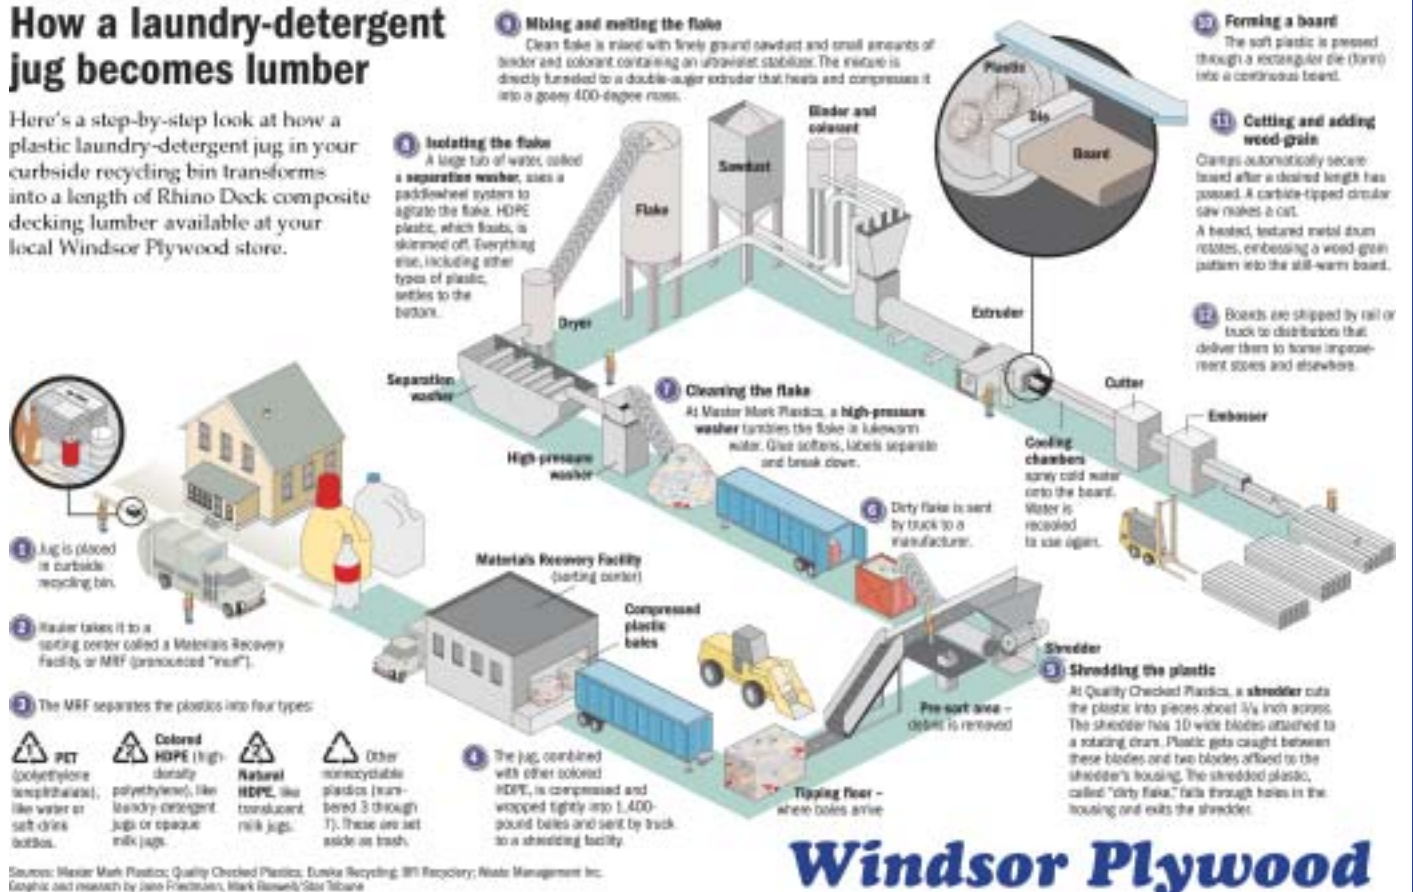

Windsor Plywood

HOW RHINO DECK COMPOSITE DECKING IS MADE

How a laundry-detergent jug becomes lumber

Here's a step-by-step look at how a plastic laundry-detergent jug in your curbside recycling bin transforms into a length of Rhino Deck composite decking lumber available at your local Windsor Plywood store.

TOLL FREE: 1-888-898-4999 • Visit us on-line for great savings on 100's of items & loads of information windsor-edmonton.com

EDMONTON - CLAREVIEW • 5255 - 128th AVE. • TEL: 478-9663 • FAX: 478-9064

Summer store hours: April 1 - Nov 30