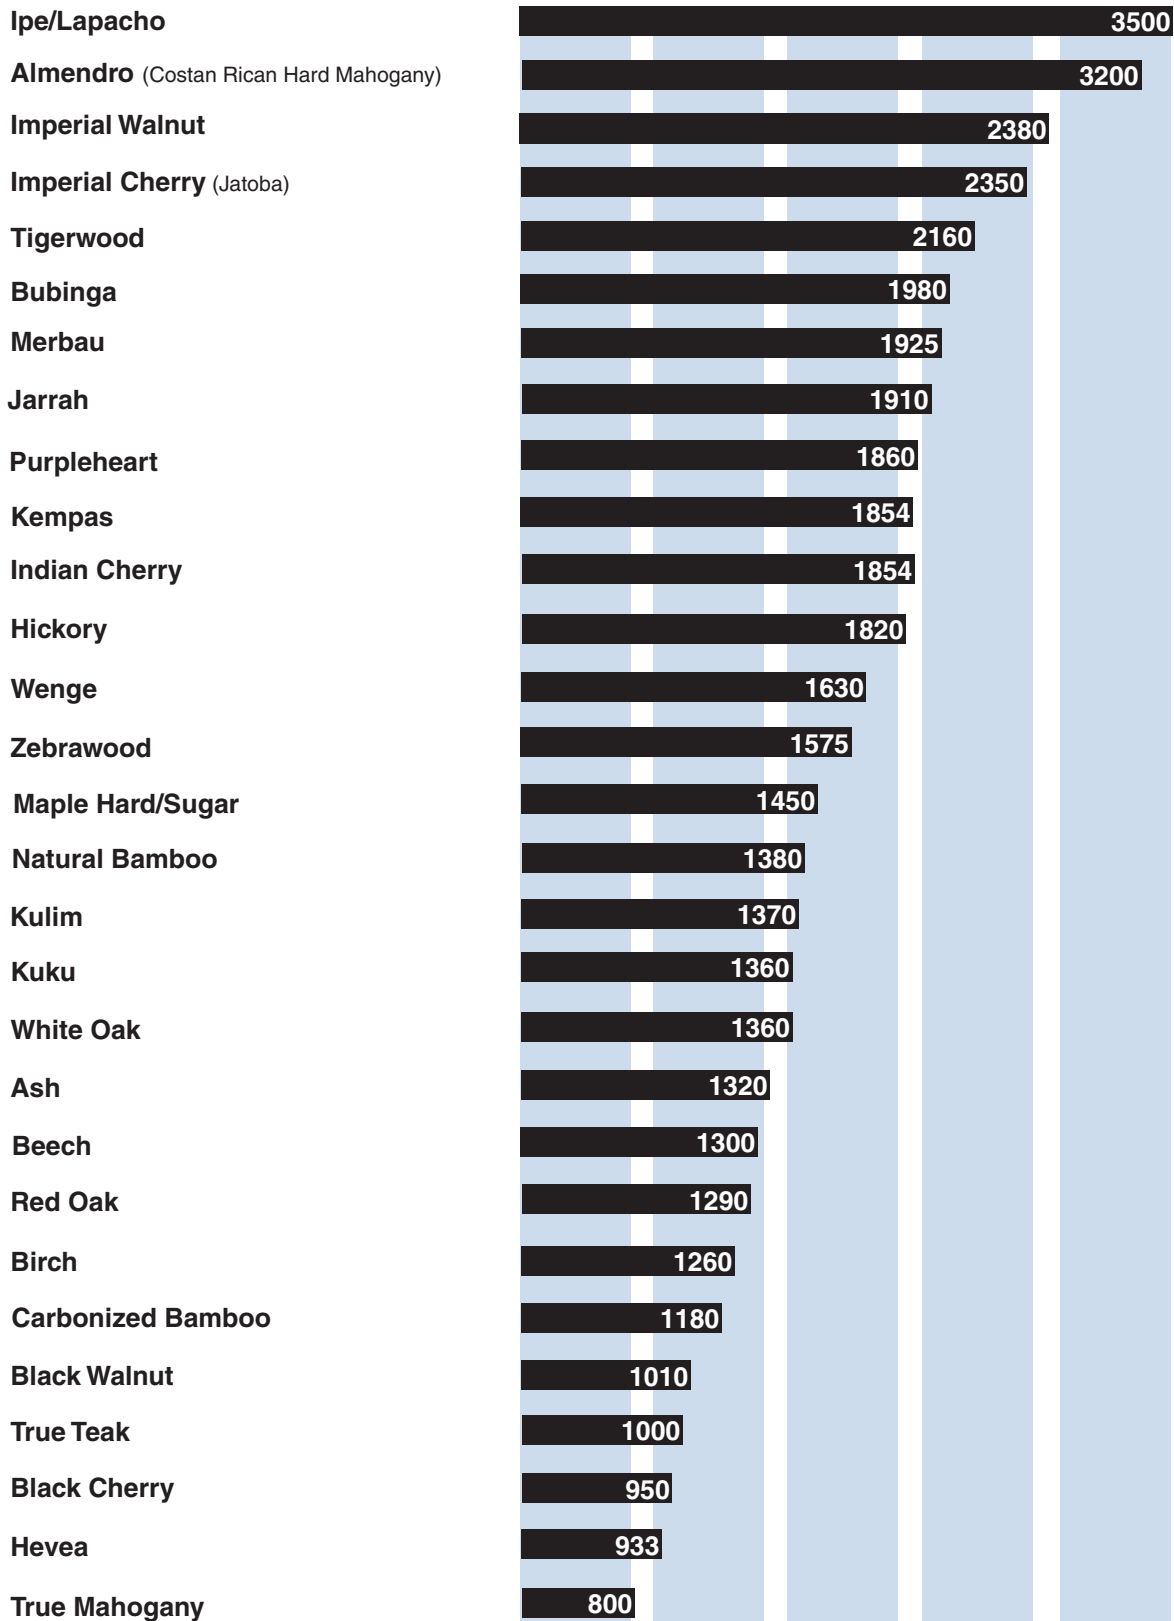

Relative Hardness of Selected **WOOD FLOORING SPECIES**

**The *experts* you
need to know!**

Windsor Plywood