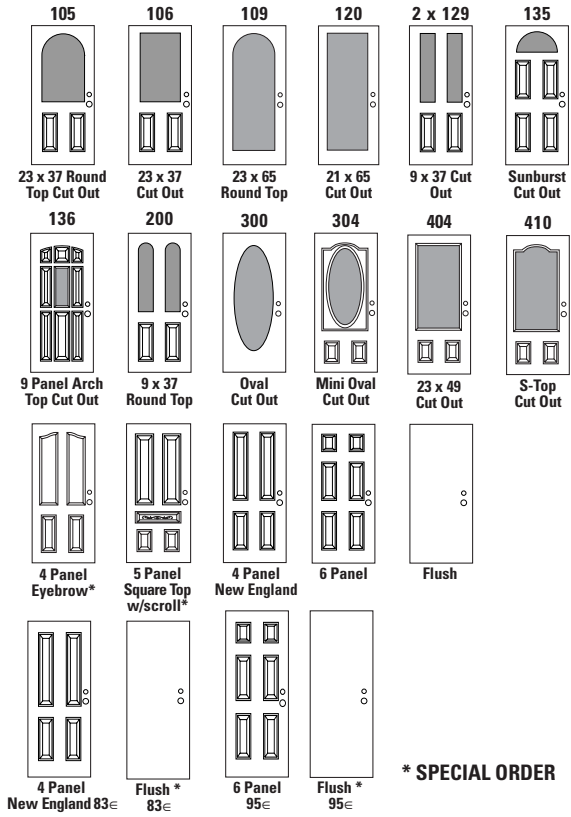

OAKCRAFT FIBERGLASS DOORS

* SPECIAL ORDER

FACTORY APPLIED FINISHES

PAINTED				STAINED	
White	Sandalwood	Ocean Smoke	Moss Green	Traditional Walnut	Fruitwood II
Aztec Red	Mocha	Tempest Blue	Forest Green	Teak	Golden Oak

PAINT: Paint finishes can be applied to steel and fiberglass doors. *Actual pre-finished door colour may not be exactly as shown.
STAIN: Stain finishes can be applied to fiberglass doors.

Printed in Canada

Distributor

Masonite Helpline: 1-800-663-DOOR (1-800-663-3667) 9 a.m. to 9 p.m. Monday through Saturday, 10 a.m. to 4 p.m. Sunday, EST Web site: www.masonite.com